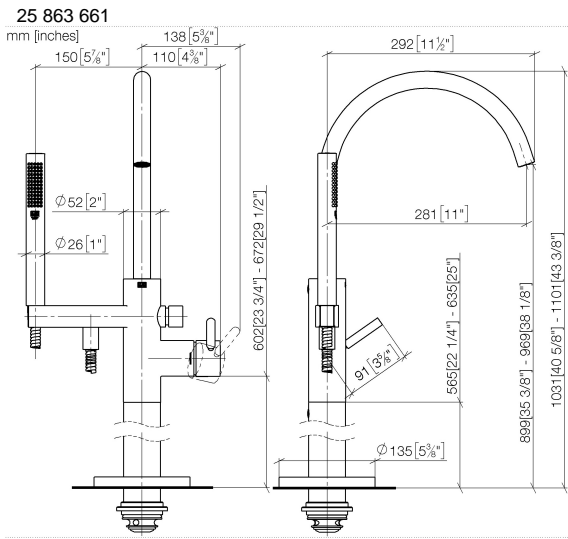

Single-lever bath mixer with stand pipe for free-standing assembly with hand shower set - Brushed Chrome

TARA

25 863 661

Fits: TARA, META

- spout: circular, air-enriched flow
- max. flow 19.5 l/min at 3 bar flow pressure
- Hand shower: COMPACT RAIN, max. flow rate 6.8 l/min (at 3 bar)
- bar-type hand shower with anti-scale system
- pivotable spout 360°
- 281mm projection
- wall bracket
- automatic bath/shower diverter
- total height 1031 - 1101 mm
- stand pipe height 565 - 635 mm
- height up to aerator 899 – 969 mm
- slide-on rosettes Ø 135 mm
- metal shower hose 1250mm with integrated anti-twist protection
- WRAS 2001027

Single-lever bath mixer with stand pipe for free-standing assembly with hand shower set - Brushed Chrome

TARA

Flow rate chart

Codes & Standards

ASME
A112.18.1/CSA
B125.1

California Energy
Commission
(CEC)

Single-lever bath mixer with stand pipe for free-standing assembly with hand shower set - Brushed Chrome