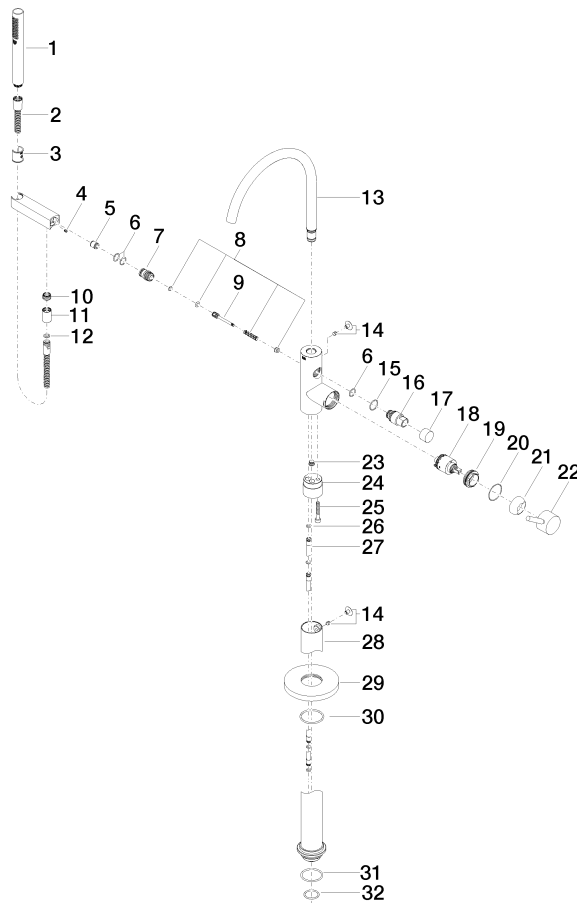

Parts for other finishes can be found here: [Chrome](#)

Single-lever bath mixer with stand pipe for free-standing assembly with hand shower set - Brushed Chrome

TARA

25 863 661

Spare parts list

No.	Item Number	Name	Quantity used	Delivery time
1	90 12 11 140 30-93	shower	1	20
2	90 30 02 072 00-93	Metal shower hose 1/2" x 3/8" x 1250 mm - Brushed Chrome	1	20
3	09 18 40 118 90	sleeve	1	2
4	09 31 11 058 90	pin	1	2
5	90 23 01 141 00 90	back-flow preventer	1	2
6	90 14 10 010 00 90	seal	3	2
7	09 24 03 153 20-93	nipple	1	60
8	90 16 02 023 00 90	spring	1	2
9	09 31 09 102 20-93	pull-rod	1	60
10	09 24 03 069 90	nipple	1	2
11	90 21 02 069 00-93	cover	1	-
Spare part can no longer be ordered, please order the replacement item				
12	90 14 20 026 00 90	seal	1	2
13	90 28 22 327 01-93	spout	1	20
14	04 31 20 036 00 90	plug	2	2
15	09 14 10 112 90	seal	1	2
16	09 21 34 081 20-93	nipple	1	20
17	09 20 88 002-93	handle	1	20
18	90 15 05 039 00 90	cartridge	1	2
19	09 24 04 298 90	nut	1	2
20	09 14 10 037 90	seal	1	2
21	09 28 30 036-93	cover	1	20
22	90 20 66 005 00-93	handle	1	20
23	04 31 20 039 11 90	plug	1	2
24	09 24 03 152 20-93	adaptor	1	-
Spare part can no longer be ordered, please order the replacement item				
25	09 30 30 111 90	screw	1	2
26	09 14 10 139 90	seal	2	2
27	04 28 22 025 00 90	connection	2	2
28	04 28 22 030 00-93	pipe	1	20
29	09 27 88 007-93	rosette	1	20
30	90 14 10 129 00 90	seal	1	2
31	09 14 10 084 90	seal	1	2
32	09 14 10 018 90	seal	1	2