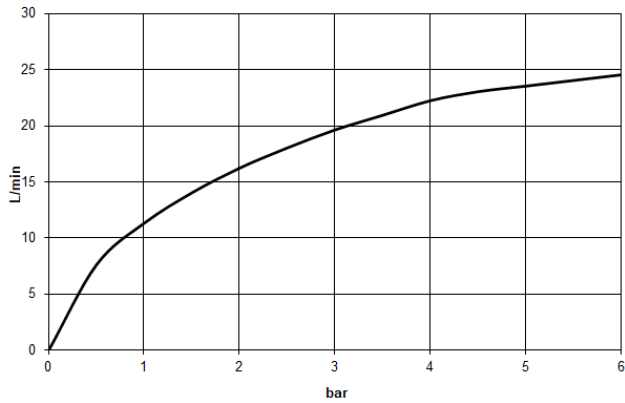

Single-lever bath mixer with stand pipe for free-standing assembly with hand shower set - Brushed Chrome

TARA

25 863 661

Fits: TARA, META

- spout: circular, air-enriched flow
- max. flow 19.5 l/min at 3 bar flow pressure
- Hand shower: COMPACT RAIN, max. flow rate 6.8 l/min (at 3 bar)
- bar-type hand shower with anti-scale system
- pivotable spout 360°
- 281mm projection
- wall bracket
- automatic bath/shower diverter
- total height 1031 - 1101 mm
- stand pipe height 565 - 635 mm
- height up to aerator 899 – 969 mm
- slide-on rosettes Ø 135 mm
- metal shower hose 1250mm with integrated anti-twist protection
- WRAS 2001027

Single-lever bath mixer with stand pipe for free-standing assembly with hand shower set - Brushed Chrome

TARA

Flow rate chart

Codes & Standards

ASME
A112.18.1/CSA
B125.1

California Energy
Commission
(CEC)

Single-lever bath mixer with stand pipe for free-standing assembly with hand shower set - Brushed Chrome